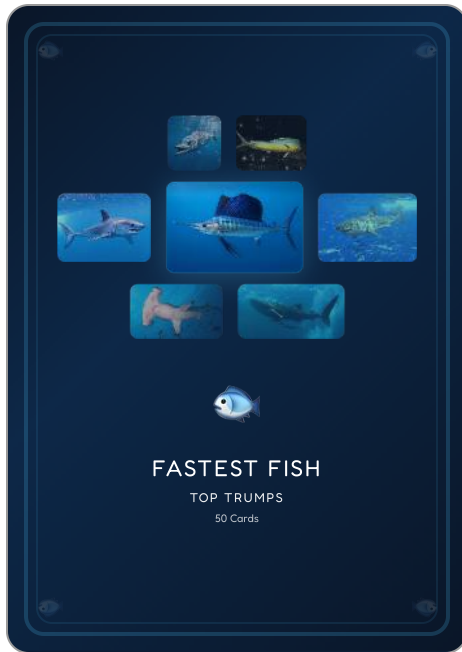

🐟 Skipjack Tuna, Flying Fish 🐟 Black Marlin

FASTEST FISH TOP TRUMPS

#8 COMMON

Yellowfin Tuna

Thunnus albacares

⚡ Speed	47 mph	<input type="range"/>
📏 Length	7.8 ft	<input type="range"/>
📏 Height	22 in	<input type="range"/>
📏 Weight	440 lb	<input type="range"/>
💎 Rarity	2/10	<input type="range"/>
🕒 Lifespan	8 yr	<input type="range"/>

🐟 Flying Fish 🐟 Black Marlin, Sailfish, Blue Marlin, Striped Marlin, Shortfin Mako Shark

FASTEST FISH TOP TRUMPS

#9 ENDANGERED

Shortfin Mako Shark

Isurus oxyrinchus

⚡ Speed	46 mph	<input type="range"/>
📏 Length	13 ft	<input type="range"/>
📏 Height	30 in	<input type="range"/>
📏 Weight	1.2k lb	<input type="range"/>
💎 Rarity	9/10	<input type="range"/>
🕒 Lifespan	30 yr	<input type="range"/>

🐟 Swordfish, Yellowfin Tuna, Atlantic Bluefin Tuna, Blue Shark, Albacore, Flying Fish 🐟 Great White Shark

FASTEST FISH TOP TRUMPS

#10 COMMON

King Mackerel

Scomberomorus cavalla

⚡ Speed	45 mph	<input type="checkbox"/>
📏 Length	5.5 ft	<input type="checkbox"/>
📏 Height	12 in	<input type="checkbox"/>
📏 Weight	100 lb	<input type="checkbox"/>
💎 Rarity	1/10	<input type="checkbox"/>
🕒 Lifespan	14 yr	<input type="checkbox"/>

⚠️ Swordfish, White Marlin

FASTEST FISH TOP TRUMPS

#11 NEAR THREAT

Narrow-barred Spanish Mackerel

Scomberomorus commerson

⚡ Speed	45 mph	<input type="checkbox"/>
📏 Length	7.8 ft	<input type="checkbox"/>
📏 Height	16 in	<input type="checkbox"/>
📏 Weight	154 lb	<input type="checkbox"/>
💎 Rarity	3/10	<input type="checkbox"/>
🕒 Lifespan	15 yr	<input type="checkbox"/>