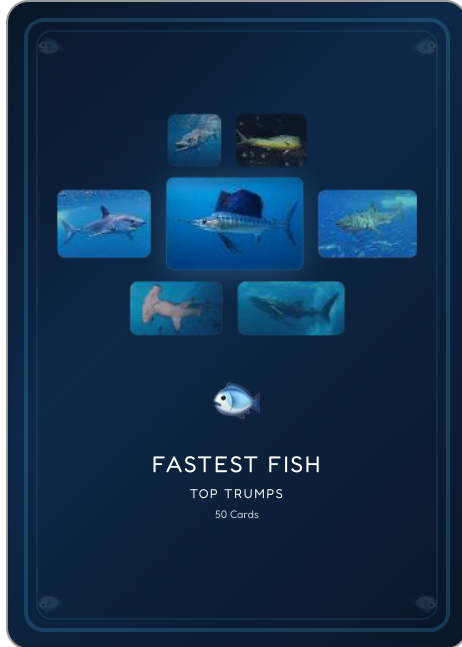

FASTEST FISH TOP TRUMPS

#45 NEAR THREAT

Tiger Shark
Galeocerdo cuvier

🐳 FEARSOME

⚡ Speed	20 mph	<input type="checkbox"/>
📏 Length	16 ft	<input type="checkbox"/>
📏 Height	36 in	<input type="checkbox"/>
⚖️ Weight	1.4k lb	<input type="checkbox"/>
💎 Rarity	5/10	<input type="checkbox"/>
🕒 Lifespan	27 yr	<input type="checkbox"/>

🐟 Atlantic Bluefin Tuna, Blue Shark, Atlantic Tarpon ⚠️ Great White Shark

FASTEST FISH TOP TRUMPS

#46 COMMON

Flying Fish
Exocoetidae

⚡ Speed 35 mph

📏 Length 1.5 ft

📏 Height 4 in

📏 Weight 2 lb

💎 Rarity 1/10

🕒 Lifespan 5 yr

⚠️ Black Marlin, Sailfish, Swordfish, Blue Marlin, Striped Marlin, White Marlin, Wahoo, Yellowfin Tuna, Shortfin Mako Shark, Giant Trevally, Mahi-Mahi

FASTEST FISH TOP TRUMPS