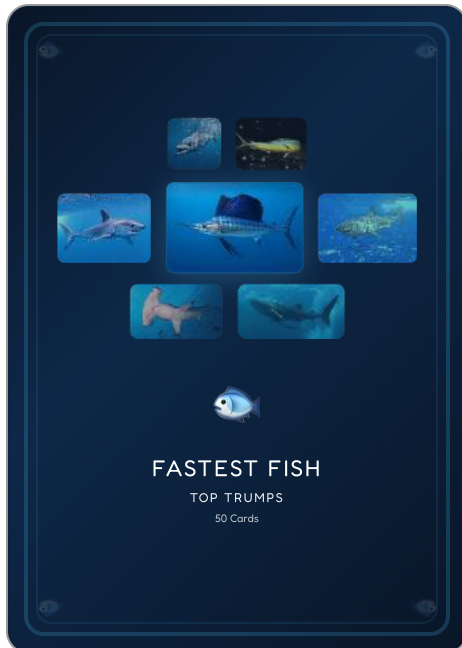

🐟 Skipjack Tuna, Flying Fish 🐟 Black Marlin

FASTEST FISH TOP TRUMPS

#8 COMMON

Yellowfin Tuna

Thunnus albacares

⚡ Speed	47 mph	<input type="range"/>
📏 Length	7.8 ft	<input type="range"/>
📏 Height	22 in	<input type="range"/>
📏 Weight	440 lb	<input type="range"/>
💎 Rarity	2/10	<input type="range"/>
🕒 Lifespan	8 yr	<input type="range"/>

🐟 Flying Fish 🐟 Black Marlin, Sailfish, Blue Marlin, Striped Marlin, Shortfin Mako Shark

FASTEST FISH TOP TRUMPS

#9 ENDANGERED

Shortfin Mako Shark

Isurus oxyrinchus

⚡ Speed	46 mph	<input type="range"/>
📏 Length	13 ft	<input type="range"/>
📏 Height	30 in	<input type="range"/>
📏 Weight	1.2k lb	<input type="range"/>
💎 Rarity	9/10	<input type="range"/>
🕒 Lifespan	30 yr	<input type="range"/>

🐟 Swordfish, Yellowfin Tuna, Atlantic Bluefin Tuna, Blue Shark, Albacore, Flying Fish 🐟 Great White Shark

FASTEST FISH TOP TRUMPS

#10 COMMON

King Mackerel

Scomberomorus cavalla

⚡ Speed	45 mph	<input type="checkbox"/>
📏 Length	5.5 ft	<input type="checkbox"/>
📏 Height	12 in	<input type="checkbox"/>
📏 Weight	100 lb	<input type="checkbox"/>
💎 Rarity	1/10	<input type="checkbox"/>
🕒 Lifespan	14 yr	<input type="checkbox"/>

⚠️ Swordfish, White Marlin

FASTEST FISH TOP TRUMPS

#11 NEAR THREAT

Narrow-barred Spanish Mackerel

Scomberomorus commerson

⚡ Speed	45 mph	<input type="checkbox"/>
📏 Length	7.8 ft	<input type="checkbox"/>
📏 Height	16 in	<input type="checkbox"/>
📏 Weight	154 lb	<input type="checkbox"/>
💎 Rarity	3/10	<input type="checkbox"/>
🕒 Lifespan	15 yr	<input type="checkbox"/>