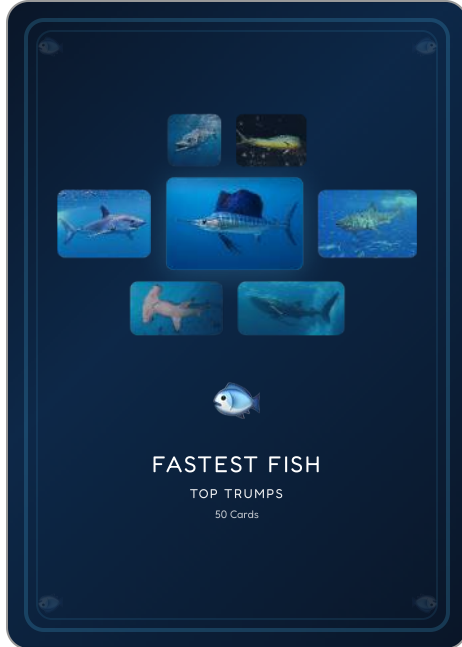

🐟 King Mackerel, Flying Fish

FASTEST FISH TOP TRUMPS

#7 COMMON

Wahoo

Acanthocybium solandri

⚡ Speed	48 mph	<input type="range"/>
📏 Length	8 ft	<input type="range"/>
📏 Height	14 in	<input type="range"/>
📏 Weight	180 lb	<input type="range"/>
💎 Rarity	2/10	<input type="range"/>
🕒 Lifespan	8 yr	<input type="range"/>

🐟 Skipjack Tuna, Flying Fish 🐟 Black Marlin

FASTEST FISH TOP TRUMPS

#8 COMMON

Yellowfin Tuna

Thunnus albacares

⚡ Speed	47 mph	<input type="range"/>
📏 Length	7.8 ft	<input type="range"/>
📏 Height	22 in	<input type="range"/>
📏 Weight	440 lb	<input type="range"/>
💎 Rarity	2/10	<input type="range"/>
🕒 Lifespan	8 yr	<input type="range"/>

🐟 Flying Fish 🐟 Black Marlin, Sailfish, Blue Marlin, Striped Marlin, Shortfin Mako Shark

FASTEST FISH TOP TRUMPS

#9 ENDANGERED

Shortfin Mako Shark

Isurus oxyrinchus

⚡ Speed	46 mph	<input type="range"/>
📏 Length	13 ft	<input type="range"/>
📏 Height	30 in	<input type="range"/>
📏 Weight	1.2k lb	<input type="range"/>
💎 Rarity	9/10	<input type="range"/>
🕒 Lifespan	30 yr	<input type="range"/>

🐟 Swordfish, Yellowfin Tuna, Atlantic Bluefin Tuna, Blue Shark, Albacore, Flying Fish 🐟 Great White Shark

FASTEST FISH TOP TRUMPS

#10 COMMON

King Mackerel

Scomberomorus cavalla

⚡ Speed	45 mph	<input type="checkbox"/>
📏 Length	5.5 ft	<input type="checkbox"/>
📏 Height	12 in	<input type="checkbox"/>
📏 Weight	100 lb	<input type="checkbox"/>
💎 Rarity	1/10	<input type="checkbox"/>
🕒 Lifespan	14 yr	<input type="checkbox"/>